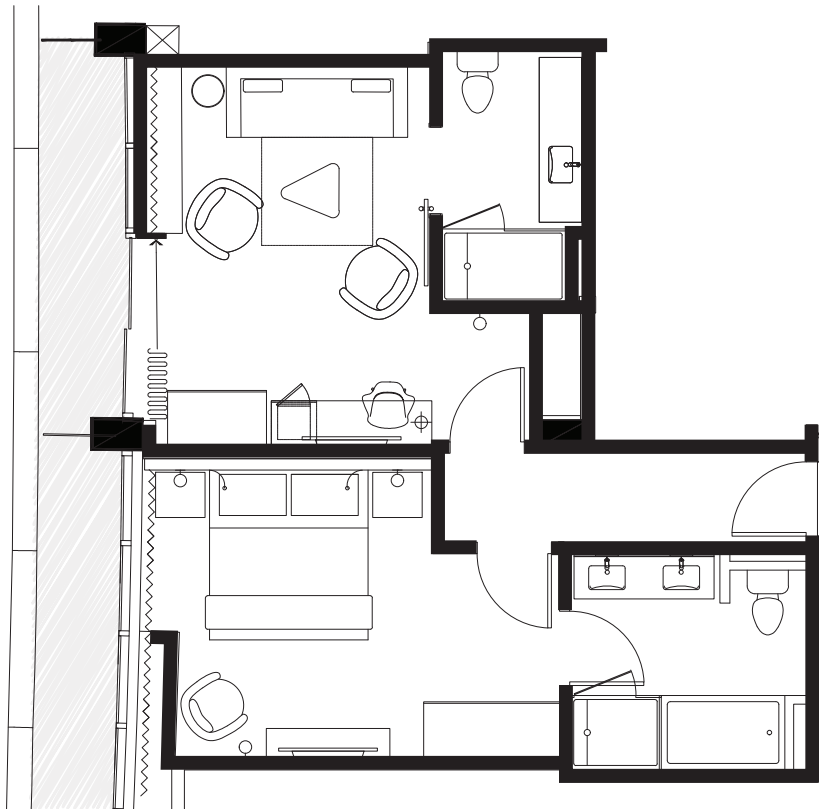

ONE-BEDROOM SUITE

Featuring separate a living room (with sleeper sofa) and bedroom, our One-Bedroom Suites or One-Bedroom Suites with Balcony offer a spacious set of rooms. Designed with today's traveler in mind, the layout consists of a palette of warm tones with an artful balance of form and function—from the spa-like marble bathrooms with La Bottega amenities to the 55" flat screen TVs.

All handcrafted One-Bedroom Suites feature:

- ▶ 550 - 625 sq. ft.
- ▶ Living Room with sleeper sofa
- ▶ Separate Bedroom
- ▶ 55" in flat-screen TV
- ▶ La Bottega bath amenities
- ▶ Mini-bar
- ▶ Iron and ironing board
- ▶ Hairdryer
- ▶ Nespresso Coffee/espresso
- ▶ 300 thread count cotton sheets
- ▶ Goose down comforters
- ▶ Down and synthetic pillow options
- ▶ Upgrade your stay