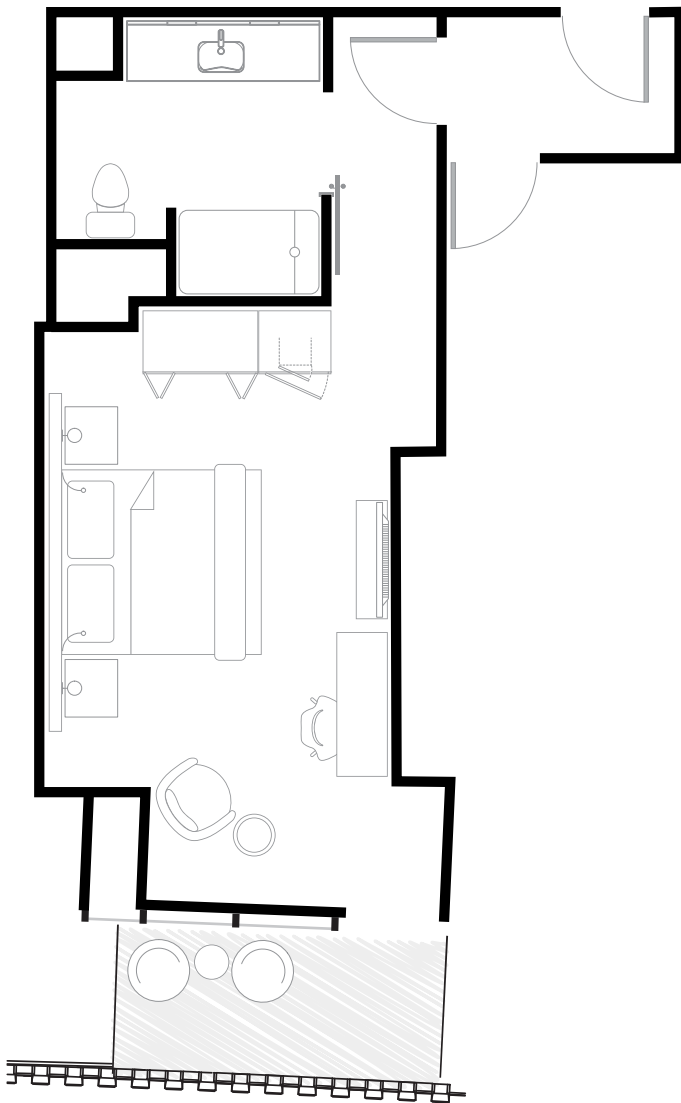

DELUXE

BOOK NOW

All handcrafted Deluxe guest rooms feature:

- 300 - 375 sq. ft.
- 48" flat-screen TV
- Plush robes
- La Bottega bath amenities
- Umbrella
- Mini-bar
- Iron and ironing board
- Hairdryer
- Nespresso Coffee/espresso
- 300 thread count cotton sheets
- Goose down comforters
- Down and synthetic pillow options
- Lighted bathroom make-up vanity
- 24 hour in-room dining
- Smoke Free Environment

The images are not exactly to scale.
"While floor plans are representative of the room category, some variations may occur".

THE WATERGATE HOTEL

THEWATERGATEHOTEL.COM

+1 (844) 617-1972 ✉ reservations@thewatergatehotel.com