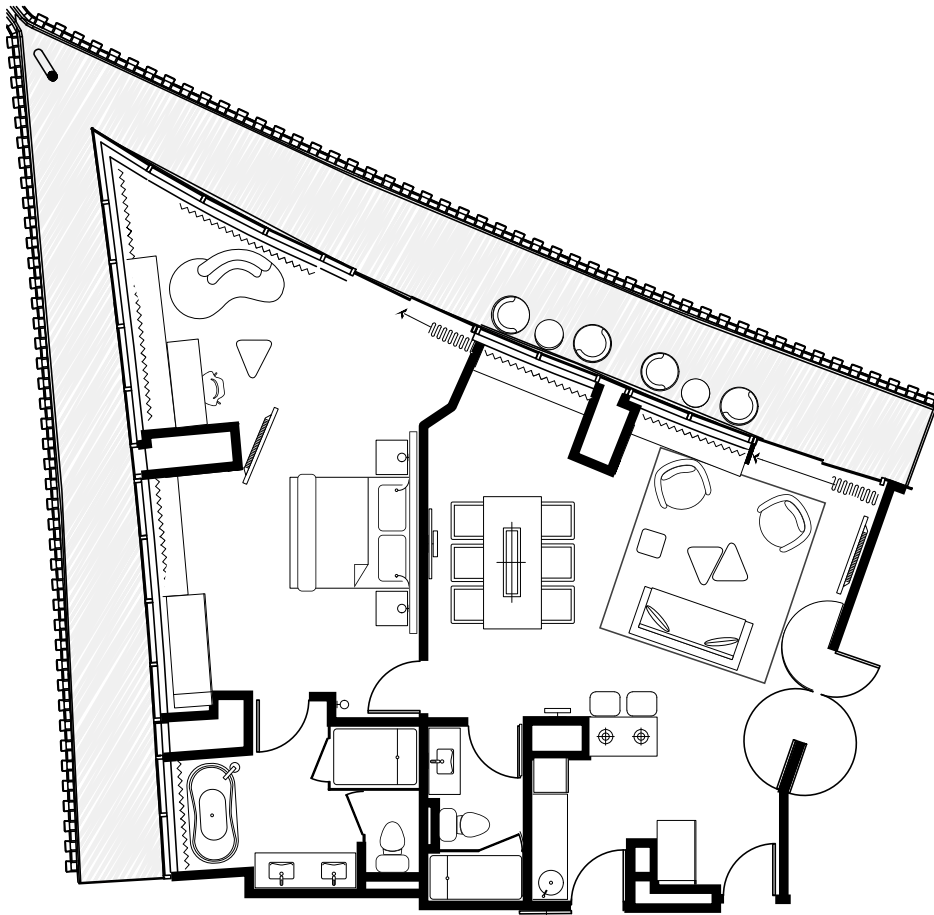

# DIPLOMAT SUITE

**BOOK NOW**

## All handcrafted Diplomat Suites feature:

- 1,000-1,200 sq. ft.
- 55" flat-screen TV
- Kitchenette
- Living Room with sleeper sofa
- Master bathroom with deep soaking tub
- Additional bathroom
- Plush robes
- La Bottega bath amenities
- Umbrella
- Mini-bar snacks with refrigerator
- Iron and ironing board
- Hairdryer
- Nespresso Coffee/espresso/
- 300 thread count cotton sheets
- Goose down comforters
- Down and synthetic pillow options
- Lighted bathroom make-up vanity