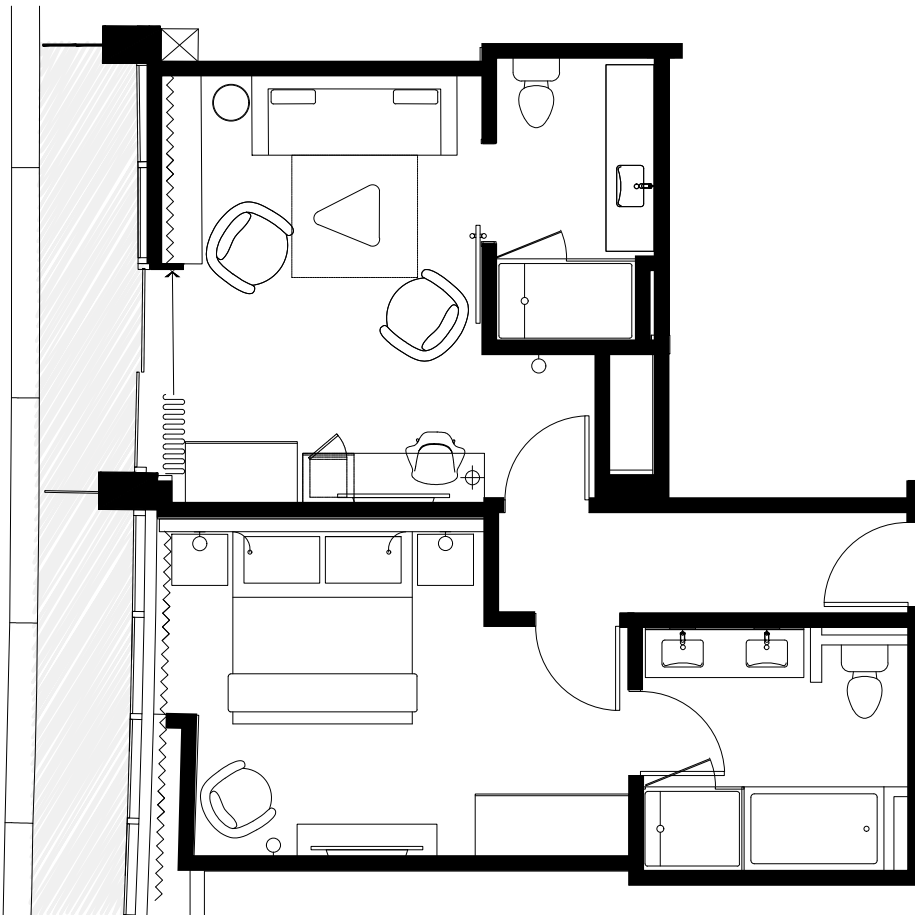

ONE-BEDROOM SUITE

BOOK NOW

All handcrafted One-Bedroom Suites feature:

- 550 - 625 sq. ft.
- Living Room with sleeper sofa
- 55" in flat-screen TV
- Plush Robes
- La Bottega bath amenities
- Umbrella
- Mini-bar snacks with refrigerator
- Iron and ironing board
- Hairdryer
- Nespresso Coffee/espresso
- 300 thread count cotton sheets
- Goose down comforters
- Down and synthetic pillow options
- Lighted bathroom make-up vanity
- 24 hour in-room dining
- Smoke Free Environment

The images are not exactly to scale.
"While floor plans are representative of the room category, some variations may occur".

THE WATERGATE HOTEL

THEWATERGATEHOTEL.COM

+1 (844) 617-1972 ✉ reservations@thewatergatehotel.com