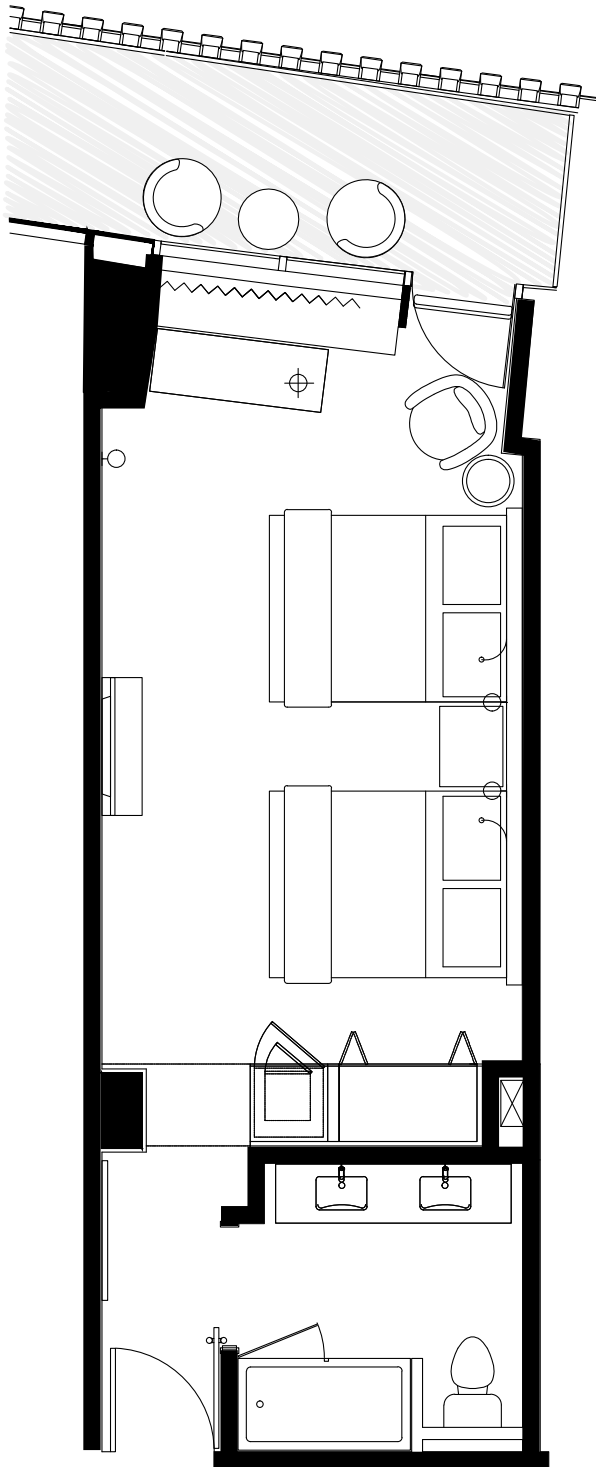

## All handcrafted Premier guest rooms feature:

- 375 - 450 sq. ft.
- 48" flat-screen TV
- Plush robes
- La Bottega bath amenities
- Umbrella
- Mini-bar
- Iron and ironing board
- Hairdryer
- Nespresso Coffee/espresso
- 300 thread count cotton sheets
- Goose down comforters
- Down and synthetic pillow options
- Lighted bathroom make-up vanity
- 24 hour in-room dining
- Smoke Free Environment