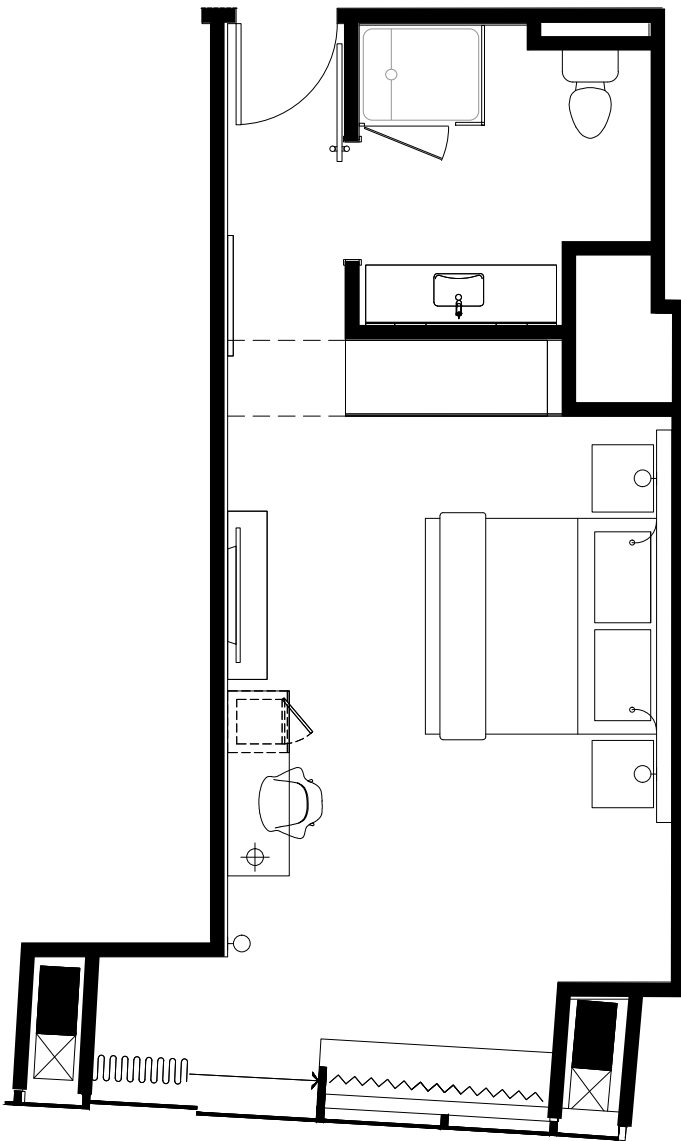

SUPERIOR

BOOK NOW

All handcrafted Superior guest rooms feature:

- 275 sq. ft.
- 48" flat-screen TV
- Plush robes
- La Bottega bath amenities
- Umbrella
- Mini-bar
- Iron and ironing board
- Hairdryer
- Nespresso Coffee/espresso
- 300 thread count cotton sheets
- Goose down comforters
- Down and synthetic pillow options
- Lighted bathroom make-up vanity
- 24 hour in-room dining
- Smoke Free Environment

The images are not exactly to scale.
"While floor plans are representative of the room category, some variations may occur".

THE WATERGATE HOTEL

THEWATERGATEHOTEL.COM

+1 (844) 617-1972 ✉ reservations@thewatergatehotel.com